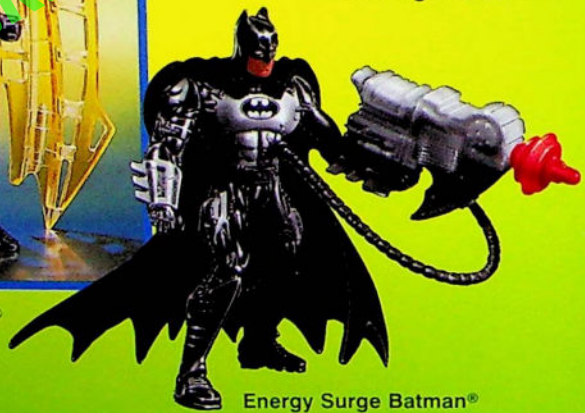

Sky Copter Batman®

Laser Disc Batman®

New!

64160 Batman® Forever Deluxe Figure Asst.

- Deluxe figures action and accessories let kids re-enact favorite movie scenes!
- Powerful flex cape and martial arts fighting features heat up the action!

Ages: 4 & Up

Pkg: Blister Card Pk: 8

Tri-Wing Batman®

Talking Riddler™

Light Wing Batman®

Energy Surge Batman®

27638 Batman® Carry Case

- Holds lots of crime-fighting heroes, villains and accessories!
- Sturdy, durable design lets kids transport figures on any crime-fighting adventure!

Ages: 3 & Up

Pkg: Shrink Band Pk: 6

Available through LC program.

64159 Batman® Forever R/C Batmobile®

- Interior lights up for night-time crime fighting!
- Races forward and turns in reverse!

Requires 4 "AA" alkaline batteries, not included.