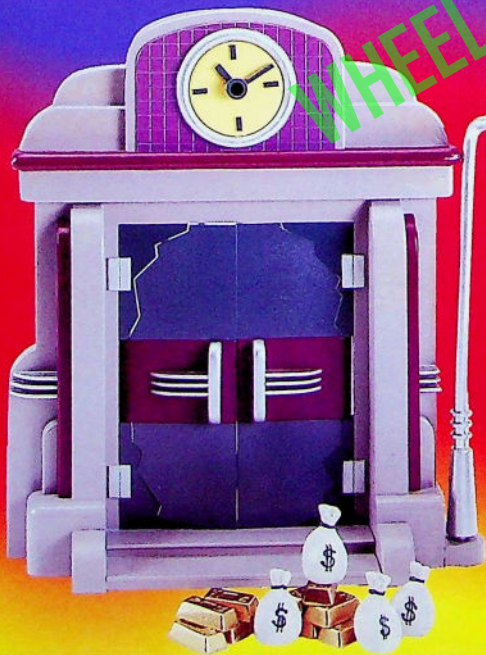

SUPERMAN[®] MAN OF STEEL™

New!

27590/27588 Asst. Cloning Lab Playset

- Futuristic laboratory with positionable capture-claw arm!
- Features pump-action bellows for bubbling water play!
- Also features opening top hatch and two weapons!

Ages: 4 & Up

Pkg: Closed Box Pk: 12

Figures sold separately.

Opening claw captures figures!

Press down on bellows for cloning tank bubbles!

Immerse figure in water for pretend cloning play!

Bank doors appear to be "smashed" open!

Bendable vault bars let figures enter from the back!

Lamp post bends to capture criminals!

New!

27589/27588 Asst. Metropolis Bank Playset

- Superman foils the robber's plans by smashing through the bank's opening doors!
- Playset features bendable lamppost and bendable bank vault bars!
- Also includes pretend money bags and bars of gold!