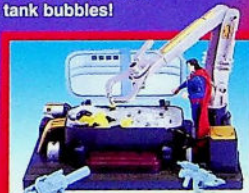

SUPERMAN[®] MAN OF STEEL™

New!

27590/27588 Asst. Cloning Lab Playset

- Futuristic laboratory with positionable capture-claw arm!
- Features pump-action bellows for bubbling water play!
- Also features opening top hatch and two weapons!

Ages: 4 & Up

Pkg: Closed Box Pk: 12

Figures sold separately.

Opening claw captures figures!

Press down on bellows for cloning tank bubbles!

Immerse figure in water for pretend cloning play!

Bank doors appear to be "smashed" open!

Bendable vault bars let figures enter from the back!

Lamp post bends to capture criminals!

New!

27589/27588 Asst. Metropolis Bank Playset

- Superman foils the robber's plans by smashing through the bank's opening doors!
- Playset features bendable lamppost and bendable bank vault bars!
- Also includes pretend money bags and bars of gold!