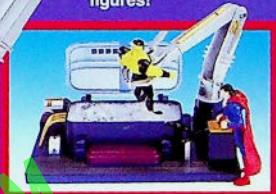

SUPERMAN[®] MAN OF STEEL™

New!

27590/27588 Asst. Cloning Lab Playset

- Futuristic laboratory with positionable capture-claw arm!
- Features pump-action bellows for bubbling water play!
- Also features opening top hatch and two weapons!

Ages: 4 & Up

Pkg: Closed Box Pk: 12

Figures sold separately.

Opening claw captures figures!

Press down on bellows for cloning tank bubbles!

Immerse figure in water for pretend cloning play!

Bank doors appear to be "smashed" open!

Bendable vault bars let figures enter from the back!

Lamp post bends to capture criminals!

New!

27589/27588 Asst. Metropolis Bank Playset

- Superman foils the robber's plans by smashing through the bank's opening doors!
- Playset features bendable lamppost and bendable bank vault bars!
- Also includes pretend money bags and bars of gold!