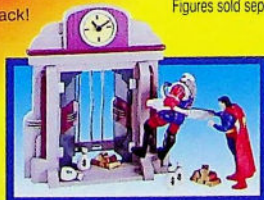

SUPERMAN[®] MAN OF STEEL™

New!

27590/27588 Asst. Cloning Lab Playset

- Futuristic laboratory with positionable capture-claw arm!
- Features pump-action bellows for bubbling water play!
- Also features opening top hatch and two weapons!

Ages: 4 & Up

Pkg: Closed Box Pk: 12

Figures sold separately.

Opening claw captures figures!

Press down on bellows for cloning tank bubbles!

Immerse figure in water for pretend cloning play!

Bank doors appear to be "smashed" open!

Bendable vault bars let figures enter from the back!

Lamp post bends to capture criminals!

New!

27589/27588 Asst. Metropolis Bank Playset

- Superman foils the robber's plans by smashing through the bank's opening doors!
- Playset features bendable lamppost and bendable bank vault bars!
- Also includes pretend money bags and bars of gold!