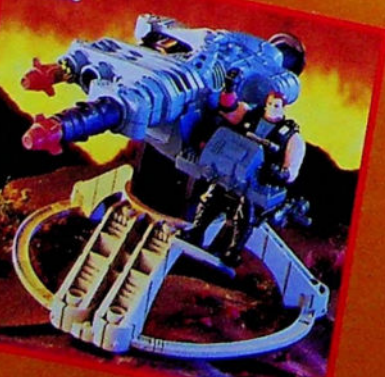

# G.I. JOE EXTREME™

ONLY  
G.I. JOE  
EXTREME™  
GIVES YOU  
LONG DISTANCE  
ULTRA SLAM  
FIREPOWER™!

Freight™

Metalhead™

Lt. Stone™

Ballistic™

Iron Claw™

Wreckage™

Detonator™

Spitfire™

**New!**

## 81235 G.I. Joe Extreme™ Heavy Artillery™ Asst.

- Bring on the heavy artillery!
- G.I. JOE Detonator™ with exclusive Sgt. Savage™ figure hones in on the enemy and slams the firing button to launch long distance Ultra SLAM Firepower™!
- SKAR™ Spitfire™ with exclusive Inferno™ figure blasts long distance Ultra SLAM Firepower™ into unsuspecting troops. Incoming missiles that hit their target cause massive battle damage, toppling platform and figure!

## 81225 G.I. Joe Extreme™ Deluxe Figure Asst.

- Bulked-up, and ready for battle – these guys mean business!
- Each deluxe figure features long distance Ultra SLAM Firepower™!
- Ready them up for any mission with detachable battle armor!