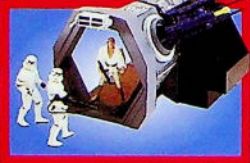

## 27599/27597 Asst. Star Wars™ Deathstar™ Chasm

- Excitingly styled from the heroic scene when Luke rescues the Princess from the Deathstar's bottomless pit!
- Playset features a sliding blast shield door and removable bridge, just like in the movie!
- Also includes shooting missile launcher and a rope with attached belt to let figures swing to safety!

Ages: 5 & up.  
Pkg: Closed Box Pk: 12  
Figures sold separately.

Figures swing to safety above the bottomless pit platform!

Sliding blast shield door, removable bridge and shooting launcher!

Opening escape hatch positioned below laser cannon!