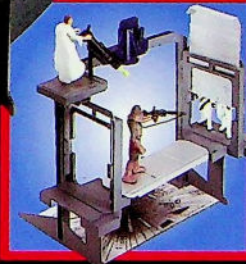

## 27599/27597 Asst. Star Wars™ Deathstar™ Chasm

- Excitingly styled from the heroic scene when Luke rescues the Princess from the Deathstar's bottomless pit!
- Playset features a sliding blast shield door and removable bridge, just like in the movie!
- Also includes shooting missile launcher and a rope with attached belt to let figures swing to safety!

Ages: 5 & up.  
Pkg: Closed Box Pk: 12  
Figures sold separately.

Figures swing to safety above the bottomless pit platform!

Sliding blast shield door, removable bridge and shooting launcher!

Opening escape hatch positioned below laser cannon!

## 27598/27597 Asst. Star Wars™ Detention Block Escape

- Kids re-enact the famous scene when their heroes escape oncoming Stormtroopers™ via the Deathstar's trash chute!
- Playset features an opening escape hatch and jail cell with sliding door!
- Includes double-barreled shooting laser cannon!