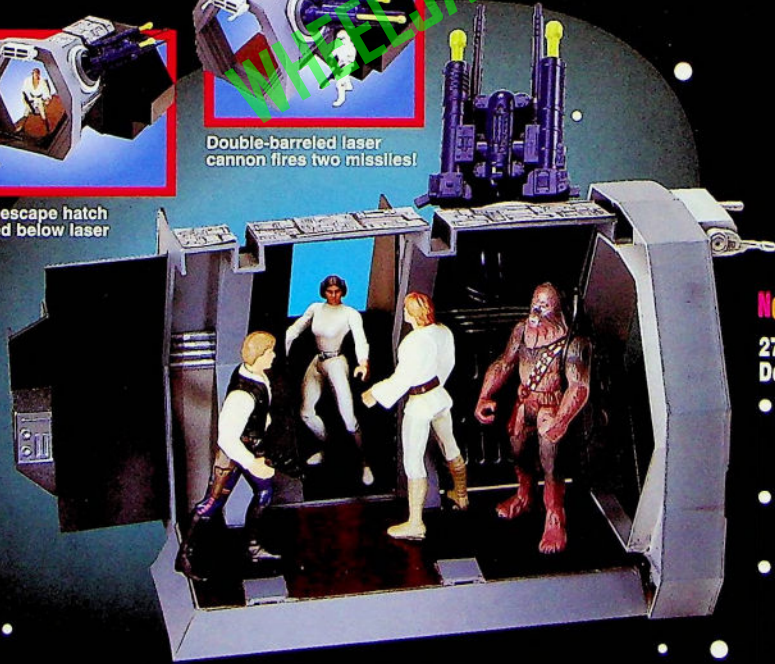

## 27599/27597 Asst. Star Wars™ Deathstar™ Chasm

- Excitingly styled from the heroic scene when Luke rescues the Princess from the Deathstar's bottomless pit!
- Playset features a sliding blast shield door and removable bridge, just like in the movie!
- Also includes shooting missile launcher and a rope with attached belt to let figures swing to safety!

Ages: 5 & up.  
Pkg: Closed Box Pk: 12  
Figures sold separately.

Figures swing to safety above the bottomless pit platform!

Sliding blast shield door, removable bridge and shooting launcher!

Opening escape hatch positioned below laser cannon!

Double-barreled laser cannon fires two missiles!

New!

## 27598/27597 Asst. Star Wars™ Detention Block Escape

- Kids re-enact the famous scene when their heroes escape oncoming Stormtroopers™ via the Deathstar's trash chute!
- Playset features an opening escape hatch and jail cell with sliding door!
- Includes double-barreled shooting laser cannon!