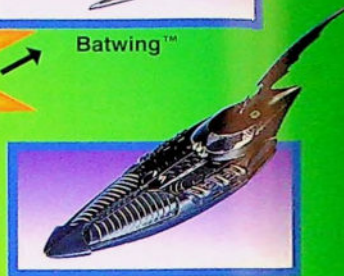

New!

64105 Batman® Forever Triple Action Vehicle Set

- Kids can construct 3 different Bat-vehicles: the Batwing™, Batboat™, and Batmobile™!
- Pieces snap together easily for fun construction play.

Ages: 4 & Up

Pkg: Closed Box Pk: 3

TV

**CONVERTS
TO 3
DIFFERENT
VEHICLES!**

Batwing™

Batboat™

Batmobile™

64172 Batman® Forever Batcave™ Playset

- Enormous BATCAVE™ environment brings the movie's action home!
 - Control Center features elevator with Bruce Wayne™ to Batman quick-change feature!
 - Batman takes charge at the computer control console!
 - Car ramp lifts and rotates Batmobile® 360 degrees; includes firing gunner station!
 - Command base with surprise jail cell and catwalk to capture villains!
 - Batman slides down the escape rope!
 - Batwing™ can hang from scaffolding when at rest!
- Figures and vehicles sold separately.