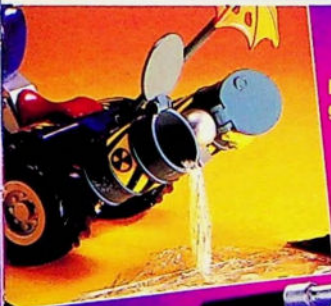

Modo's Mondo Chopper™