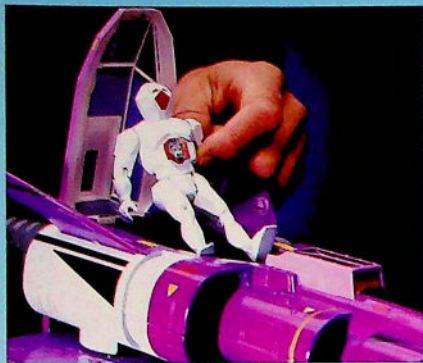

NEW
FOR 1986!

DEFENDERS™ OF THE EARTH™ Garax™ Swordship™

Push secret handle to transform Swordship.

Swordship™ #5113

A pair of sharply detailed, menacing spaceship fighters direct from the new hit TV cartoon show. The detailed cockpits hold Flash Gordon™, Garax™, or any D.O.E. hotshot hero or bad guy — just open the swing back canopy and you're ready to fly.

But there's more: the hidden power of transformation makes these sleek fighters unique and adds a whole extra dimension of kid excitement!

Each SWORDSHIP™ transforms into a kid-size sword with foldout wing guards. Now let the battle for Earth begin!