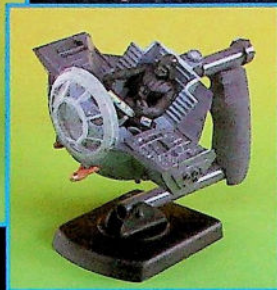

STAR WARS®

69805 Star Wars Complete Galaxy Asst.

- For the first time ever, figures and their signature worlds! Highly-detailed globes open to hold popular characters on specially designed bases that can be rotated 360° for display.
- Includes Yoda and his swamp planet Dagobah, Darth Vader and the Imperial Death Star, Luke on his home planet of Tatooine and Princess Leia and the ice planet of Hoth!

Ages 4 and up.
Pkg.: Window Box
Pk.: 6

69665 Star Wars Battle Station Asst.

- Kids re-enact key battle scenes with projectile-firing fighter cockpits!
- Luke's and Han's gunner station units swivel to aim and then fit together to recreate the *Millennium Falcon's* battle scenes! (Each sold separately)
- Plus! Darth Vader's TIE fighter cockpit station that spins upside down!

Ages 4 and up.
Pkg.: Blister Card
Pk.: 6

69650 Star Wars Cinema Scenes

- Three-packs of best-known figures recreating the most memorable movie moments!
- Includes base and backdrop photo from the movie to create a dramatic mini diorama!