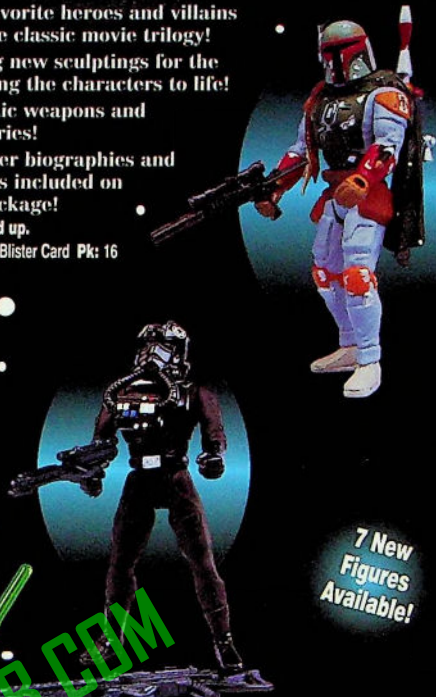

1. 69570 Star Wars™ Figure Asst.
2. More favorite heroes and villains from the classic movie trilogy!
   - Exciting new sculplings for the '90s bring the characters to life!
   - Authentic weapons and accessories!
   - Character biographies and statistics included on each package!
3. Ages: 4 and up.
   Pkg. Type: Blister Card Pk: 16

TV