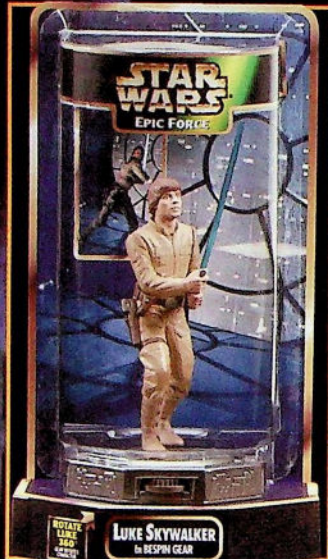

## 69700 Star Wars Epic Force™ Asst.

- Unique, 360° view collector's package with rotating base. Displays figures from all angles without opening the box!
- All-new, large sculptings of characters in classic movie stances!