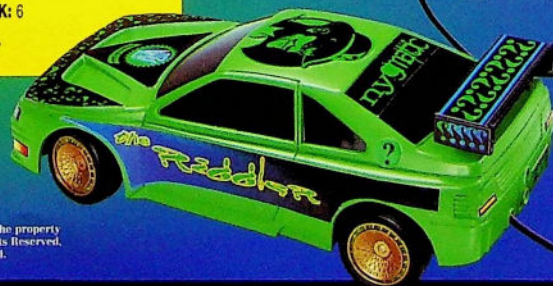

64010 Legends of Batman® Figure Assortment

- BATMAN and ROBIN® continue their fight against villains throughout history and into the future!
- Incredible sculpting and action accessories inspired by the timeless DC comics characters!
- Includes full-color exclusive collector card!

Ages: 4 and up.

Pkg. Type: Blister Card Pk: 16

TV

27393 Batman® Forever Chasers™

- Remote control action with the Batcopter and The Riddler™ mobile! Tilt copter and car turns in the same direction!
- Forward, reverse and full-turning functions!
- Requires 4 "AA" batteries. U.S. Patent Pending.

Ages: 3 & Up

Pkg. Type: Window Box PK: 6

Available through LC program.