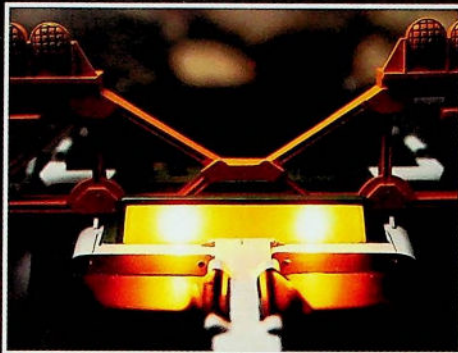

NEW

6320

G.I. JOE® GENERAL™

Ages: 5 & Up

A tremendous, mobile, land based headquarters that serves as G.I. Joe's main battlefield command center when combating Cobra™! Flip up the loading platform to reveal the spring action mortar cannon with 4 launchable shells. Produces sounds of battle — diesel engine roar, mortar cannon, missile fire, machine gun, pom-pom gun and combat horn. Includes working light system in radar rack for added combat excitement! Deploy the Locust™ copter for quick air strikes. Also includes 8 machine gun stations, 12 removable missiles, driver MAJOR STORM™ and more.

PK: 3

TV

Hidden Loading Platform!

Two Control Centers Monitor the Action!

Combat Lighting System Beams a Path for the General!

Spring Action Mortar Cannon for Long Range Power!
Other Figures Sold Separately.