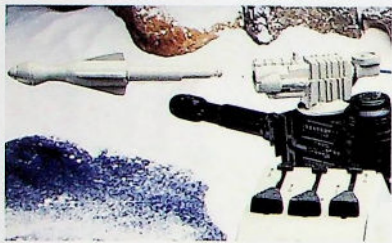

GI JOE

A REAL AMERICAN HERO[®]

NEW

6343

G.I. JOE AVALANCHE™

Ages: 5 & Up

G.I. Joe's mammoth Arctic defender is equipped with a heavily armed hovercraft that can send a frosty chill down Cobra's™ spine! Main vehicle also features a spring action, rapid-fire mine dispenser that launches 6 ice mines. Also comes with a spring action, missile firing gun on flip-up side cannon! With 3 positionable missile ramps, 8 missiles and driver COLD FRONT™. PK: 6

TV

Side Cannon with Spring Action Missile Gun!

Spring Action Mine Dispenser Fires 6 Ice Mines!