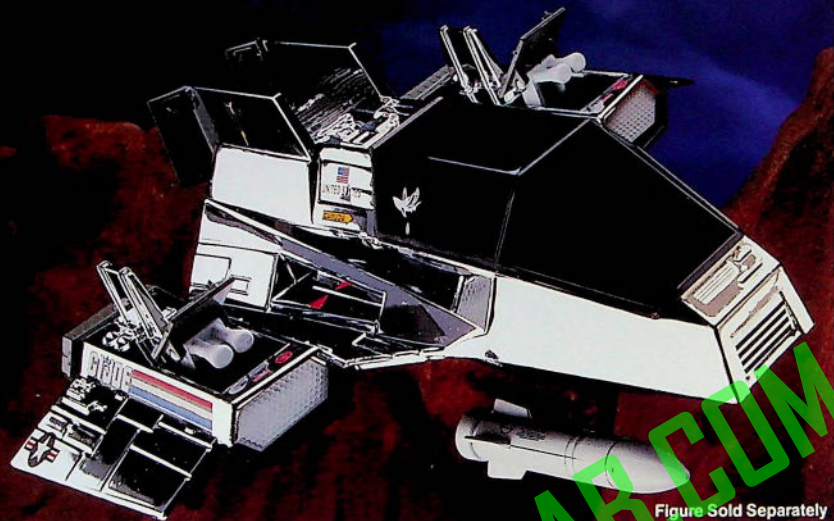

G.I. JOE
A REAL AMERICAN HERO®

6112

NEW

6112

SKY SHARC™

Ages: 5 & Up
Lightning fast speed and accuracy make the Sky Sharc a lethal foe! Features radar reflective coating and is armed with 2 removable missiles, elevating twin cannons, positionable rudders and more.
PK: 12

TV

Figure Sold Separately

NEW

6116

SKY HAVOC™

Ages: 5 & Up
The heavily armored Sky Havoc rolls undetected into enemy territory! Rear hatches open to launch armed hovercraft for strategic air missions. Features radar reflective coating, pivoting forward and rear guns, 4 detachable missiles and more. Carries up to 12 figures.
PK: 6

TV

6116

Opening Rear Section Releases Flying Scout Craft!