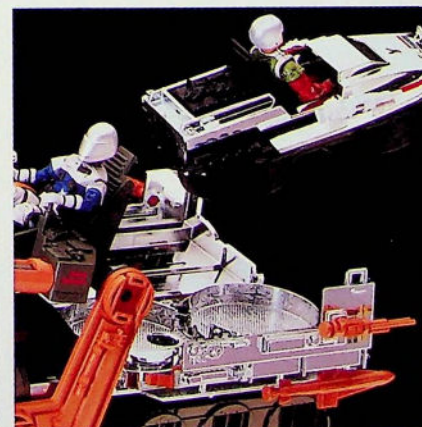

G.I. JOE
A REAL AMERICAN HERO®

6112

NEW

6112

SKY SHARC™

Ages: 5 & Up
Lightning fast speed and accuracy make the Sky Sharc a lethal foe! Features radar reflective coating and is armed with 2 removable missiles, elevating twin cannons, positionable rudders and more.
PK: 12

TV

Figure Sold Separately

NEW

6116

SKY HAVOC™

Ages: 5 & Up
The heavily armored Sky Havoc rolls undetected into enemy territory! Rear hatches open to launch armed hovercraft for strategic air missions. Features radar reflective coating, pivoting forward and rear guns, 4 detachable missiles and more. Carries up to 12 figures.
PK: 6

TV

6116

Opening Rear Section Releases Flying Scout Craft!