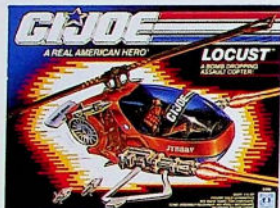

G.I. JOE
A REAL AMERICAN HERO®

NEW

6388

G.I. JOE® LOCUST™

Ages: 5 & Up

The Locust attack copter swarms in to clear the zone of Cobra™ agents! Comes with spinning propellor, positionable tail rudder, 2 bombs, 2 missiles and twin machine guns.

Holds up to 3 figures.

PK: 12

TV

Figures Sold Separately

NEW

6385

COBRA PIRANHA™

Ages: 5 & Up

Cobra™ takes a bite out of G.I. Joe® with the Piranha! This fast attack craft is a floating menace, featuring 2 launching depth charges, 6 torpedoes and 2 machine guns.

Cockpit holds 1 figure.

PK: 12

TV

Figure Sold Separately