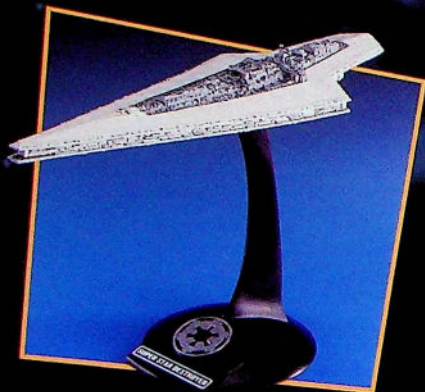

STAR WARS®

27914
Star Wars
Super Star Destroyer
Collector Ship

- Authentic replica of a Super Star Destroyer, realistically designed straight from the original movie!
- Displays electronic lights and sounds!
- Attaches to a display stand and requires 4 "AA" batteries (not included).

Ages 4 & Up

Pkg: Closed box w/ "Try Me" holes

Pk: 6

*Available through LC program.
Used Under Authorization*

27903
Star Wars
12" Action Collection Asst. I

- Sandtrooper, Grand Moff Tarkin, Greedo and Ceremonial Luke with authentic outfits and accessories.