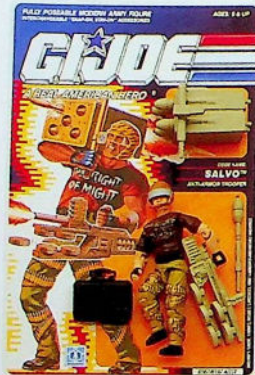

6138 / 6137 / 6136

**ACTION FIGURE ASSORTMENTS I, II, III**

Ages: 5 & Up  
 All new, powerful G.I. Joe®, Cobra™ and Destro® troops charge to their battle positions in 1990! Each lifelike, fully poseable figure features the famous G.I. Joe swivel-arm battle grip, and comes with its own specialized weapon and military file card.  
 PK: 48 **TV**

Product Descriptions Suggest Play Activity.  
 G.I. Joe Weapons Do Not Shoot Unless  
 Otherwise Indicated by Burst.

6138

Scoop™

Alley Viper™

Recall™

Countdown™

T.A.R.G.A.T.™

Snake Eyes™

NEW!  
Night-Creeper™

NEW!  
Rock-Viper™

NEW!  
Sub-Zero™

NEW!  
Topside™

NEW!  
Capt. Grid-Iron™

6137

Gnawgahyde™

H.E.A.T. Viper™