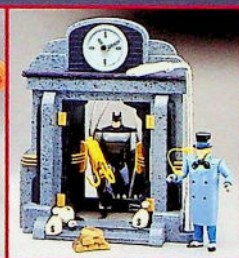

28913

Batman™ Animated Die-Cast Asst.

- Includes the Batwing™, Batboat™, and the newly designed Batmobile™, Batgirl on the Batcycle, Batman & Robin and the Penguin & the Joker!
- All vehicles and figures feature detailed metal bodies!

Pkg: Window Box

Pk: 6

Available through LC program.

28917 BATMAN ANIMATED PLAYSET ASST.

28959 JOKER'S TOXIC LAB

- Features capture claw, bubbling toxic acid bath and the Joker's spring loaded launcher!
- Figures not included.

Ages 4 & Up

Pkg: Closed box

Pk: 6

Available through LC program.

28958 GOTHAM CITY BANK

- Features bust-out bank doors, bendable wire vault bars, gold bars and money bags!

28928 Batman™ Die-Cast Multi-Pack

- Includes four Batman vehicles: the Batwing, Batmobile, Batboat and Batgirl on the Batcycle!
- Also includes an exclusive Batman figure in a fighting stance!

Ages 3 & Up

Pkg: Open box w/ blistered vehicles & figure

Pk: 12

Available through LC program.

28929

Batman™ Animated Radio Control Batmobile

- Steers left and right in forward or reverse!
- Light-up headlights for thrilling street chases!
- Requires 4 "AA" alkaline batteries (not included).