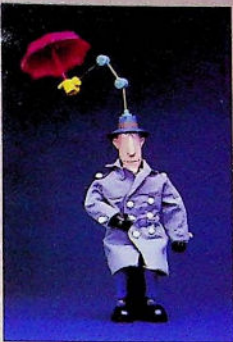

Inspector Gadget™ has a wild umbrella hat, neck that extends, and go-go' copter!

Mechanical arm has pointing finger and holds giant hammer! He even has handcuffs!

One of his hands shoots from spring loaded arm while other arm extends at wrist!

Inspector Gadget™ PVC Figures #7507

Beautifully hand painted PVC figures capture the action spirit of the syndicated show. Beautifully packaged. 2 on a blister card; 36 sets to a master carton.

Stock Number: 7507
Packaging: Full Color Blister Card
Standard Case Pack: 36