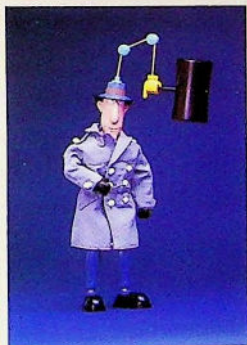

Inspector Gadget™ has a wild umbrella hat, neck that extends, and go-go' copter!

Mechanical arm has pointing finger and holds giant hammer! He even has handcuffs!

One of his hands shoots from spring loaded arm while other arm extends at wrist!

Inspector Gadget™ PVC Figures #7507

Beautifully hand painted PVC figures capture the action spirit of the syndicated show. Beautifully packaged. 2 on a blister card; 36 sets to a master carton.

Stock Number: 7507
Packaging: Full Color Blister Card
Standard Case Pack: 36