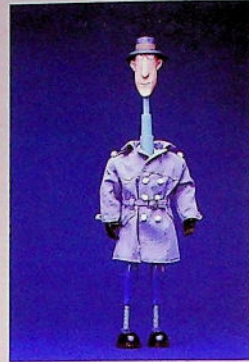

INSPECTOR GADGET

TM
DIC 1984©

Inspector Gadget™ Action Figure #7505

This fully articulated figure is over a foot high when the neck is extended. Beautifully constructed action figure features a number of wonderful movements simulating the cartoon hero. Push a button and the spring loaded legs extend. Buttons on the arms extend the wrist or shoot the hand a distance of 18".

Gyrocopter accessory fits on head and rotates, giant hammer also fits on head. Realistic trench coat. Comes in full color window box. 6 pieces to a carton.

Stock Number: 7505
Packaging: Full Color
Window Box
Standard Case Pack: 6