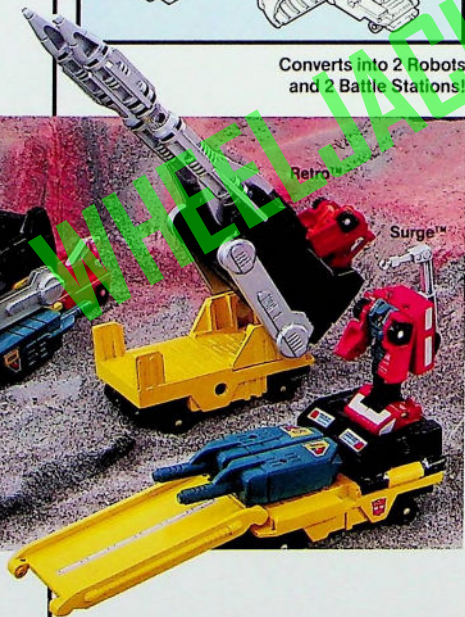

NEW

5520

**MICROMASTER® COMBINER™
TRANSPORT ASSORTMENT**

Ages: 5 & Up

Fast attack transports convert to impenetrable battle stations! Each transport is towed into battle by a unique Micromaster Combiner. Both halves of the Micromaster Combiner can be changed into a micro robot to control the station. The vehicle parts interchange with other Micromaster Combiners to create numerous combinations of Transformer power. With interchangeable ramps and weapons. Assortment includes 2 each of 3 styles. PK: 6

TV

Converts into 2 Robots
and 2 Battle Stations!

Autobot® Missile Launcher

Retro™

Surge™

Pipeline™

Gusher™

Decepticon® Cannon Transport

Terror-Tread™

Cement-Head™

TRANSFORMERS®

MORE . . . MUCH MORE THAN MEETS THE EYE!