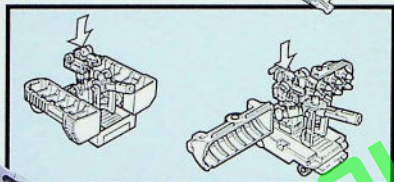

NEW

5520

**MICROMASTER® COMBINER™
TRANSPORT ASSORTMENT**

Ages: 5 & Up

Fast attack transports convert to impenetrable battle stations! Each transport is towed into battle by a unique Micromaster Combiner. Both halves of the Micromaster Combiner can be changed into a micro robot to control the station. The vehicle parts interchange with other Micromaster Combiners to create numerous combinations of Transformer power. With interchangeable ramps and weapons. Assortment includes 2 each of 3 styles. PK: 6

TV

Converts into 2 Robots
and 2 Battle Stations!

Autobot® Missile Launcher

Retro™

Surge™

Pipeline™

Gusher™

Decepticon® Cannon Transport