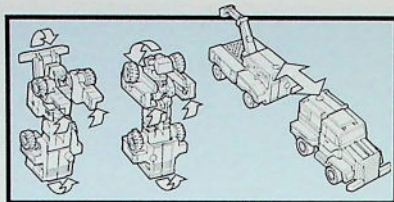

NEW

5520

**MICROMASTER® COMBINER™
TRANSPORT ASSORTMENT**

Ages: 5 & Up

Fast attack transports convert to impenetrable battle stations! Each transport is towed into battle by a unique Micromaster Combiner. Both halves of the Micromaster Combiner can be changed into a micro robot to control the station. The vehicle parts interchange with other Micromaster Combiners to create numerous combinations of Transformer power. With interchangeable ramps and weapons. Assortment includes 2 each of 3 styles. PK: 6

TV

Converts into 2 Robots
and 2 Battle Stations!

Autobot® Missile Launcher

Retro™

Surge™

Pipeline™

Gusher™

Decepticon® Cannon Transport