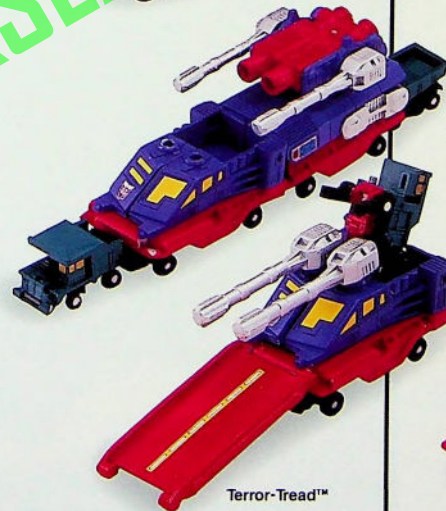

NEW

5520

**MICROMASTER® COMBINER™
TRANSPORT ASSORTMENT**

Ages: 5 & Up

Fast attack transports convert to impenetrable battle stations! Each transport is towed into battle by a unique Micromaster Combiner. Both halves of the Micromaster Combiner can be changed into a micro robot to control the station. The vehicle parts interchange with other Micromaster Combiners to create numerous combinations of Transformer power. With interchangeable ramps and weapons. Assortment includes 2 each of 3 styles. PK: 6

TV

Converts into 2 Robots
and 2 Battle Stations!

Autobot® Missile Launcher

Retro™

Surge™

Pipeline™

Gusher™

Decepticon® Cannon Transport

Terror-Tread™

Cement-Head™

TRANSFORMERS®

MORE . . . MUCH MORE THAN MEETS THE EYE!