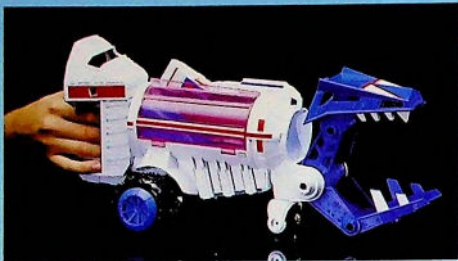

NEW
FOR 1986!

**DEFENDERS
OF THE
EARTH™**

Gripjaw™

Gripjaw™ #5114

Here's that awesome attack vehicle featured on each episode of the new hit cartoon series.

GRIPJAW™ can carry two D.O.E. warriors into the ultimate battle for control of planet earth and the future of the solar system!

Unique action features make GRIPJAW™ a worthy opponent in any battle plan: huge trigger activated jaws

rotate and grab, while our heroes fit securely into the main power cabin or the rear control drive platform.

This vehicle proudly shares the hallmark of D.O.E. styling and surprise play action.