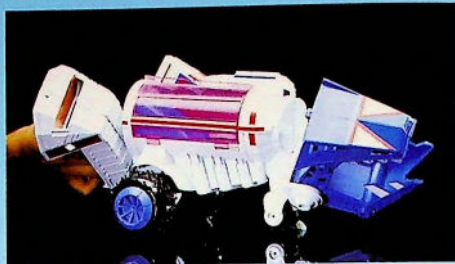

NEW
FOR 1986!

**DEFENDERS
OF THE
EARTH™**

Gripjaw™

Gripjaw™ #5114

Here's that awesome attack vehicle featured on each episode of the new hit cartoon series.

GRIPJAW™ can carry two D.O.E. warriors into the ultimate battle for control of planet earth and the future of the solar system!

Unique action features make GRIPJAW™ a worthy opponent in any battle plan: huge trigger activated jaws

rotate and grab, while our heroes fit securely into the main power cabin or the rear control drive platform.

This vehicle proudly shares the hallmark of D.O.E. styling and surprise play action.