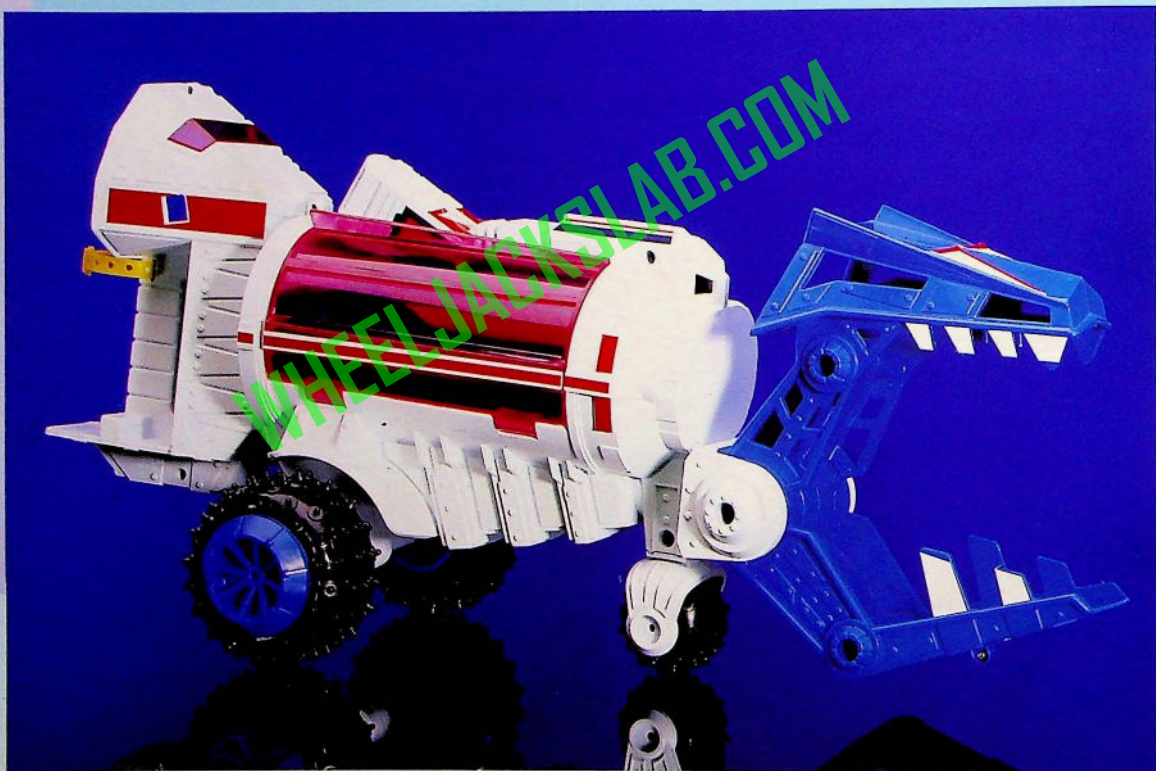

NEW
FOR 1986!

**DEFENDERS
OF THE
EARTH™**

Gripjaw™

Gripjaw™ #5114

Here's that awesome attack vehicle featured on each episode of the new hit cartoon series.

GRIPJAW™ can carry two D.O.E. warriors into the ultimate battle for control of planet earth and the future of the solar system!

Unique action features make GRIPJAW™ a worthy opponent in any battle plan: huge trigger activated jaws

rotate and grab, while our heroes fit securely into the main power cabin or the rear control drive platform.

This vehicle proudly shares the hallmark of D.O.E. styling and surprise play action.