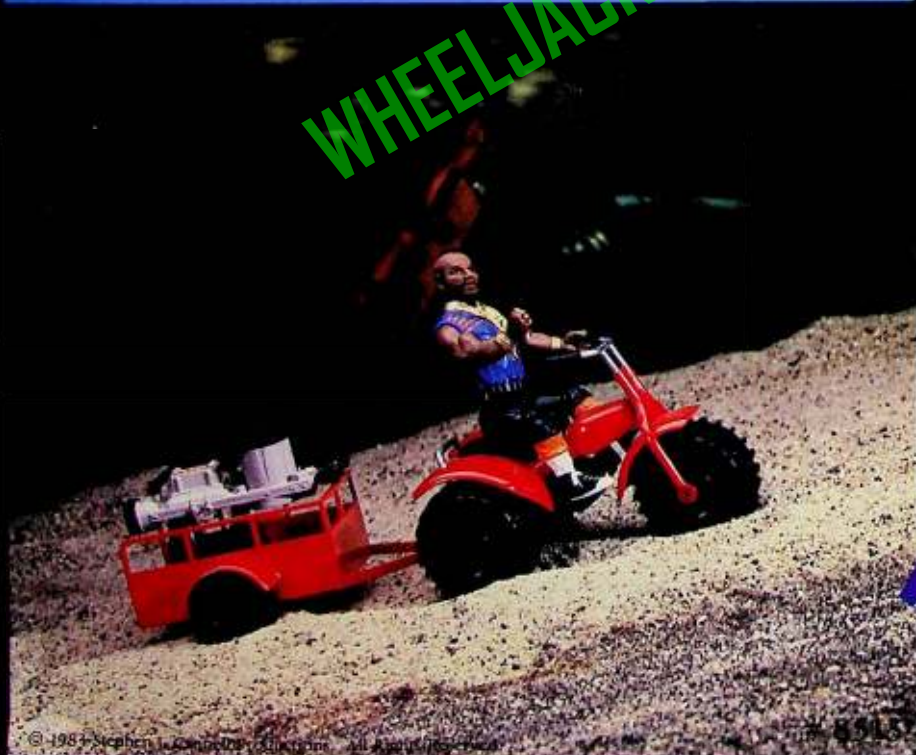

A-TEAM™ Gyrocopter

6 1/2" Murdock figure is at the controls of this authentically detailed, 14" long gyrocopter. Features pump action rotor for extra simulated adventure. Made of ABS plastic. Comes packed 12 pieces to a master carton; 6 pieces to an inner pack.

Stock Number: 8516
Packaging: Full Color Window Box
Standard Case Pack: 6

8516

WHEELJACKSLAB.COM

A-TEAM™ 3-Wheel All Terrain Vehicle with Trailer and Flame-Thrower Disc Shooter

On or off the road, this 3-wheel-vehicle helps the A-TEAM™ out of trouble. Authentically detailed after the Honda ATC. This item is over 12" long. Comes packed in a full color corrugated window box. 6 pieces to a carton.