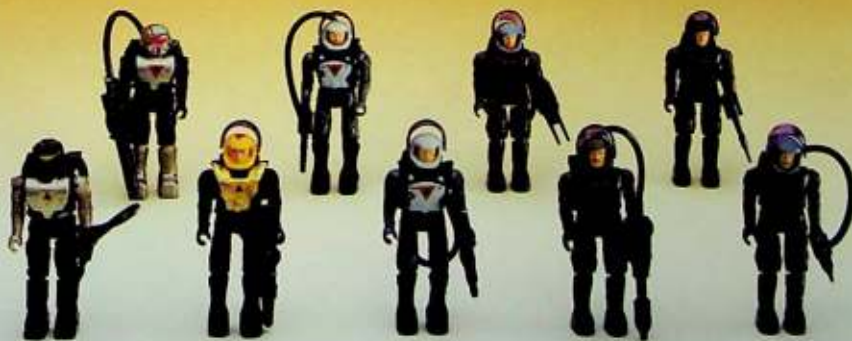

Flexwing Astro Fighter

- Motorized POWER DEPLOY™ changes it from cargo module to battle machine—at the touch of a button!
- Includes MAGNA LOCK™ Figure LT. TOM WALDRON (Pilot)
- Spring-Action Canopy and Landing Skids
- Carries 4 different vehicles or Cargo Pod on MAGNA LOCK™ Magnetic Lifter. Can be carried by 7 other vehicles

Ages 5 and Up Pack: 12

Weight: 7 lbs. Cube: .52'

1333

SHADOW PARASITE™

Attack Fighter

- Motorized POWER DEPLOY™ changes it from wing rider to attack machine—at the touch of a button!
- Includes MAGNA LOCK™ Figure LT. MAGG (Pilot)
- Spring-Action Canopy
- Carries 5 different vehicles or Cargo Pod on MAGNA LOCK™ Magnetic Lifter, which also locks plane onto wings of SHADOWBAT™ Battle Cruiser

Ages 5 and Up Pack: 12

Weight: 5.3 lbs. Cube: .52'

1303

Evil Figure Ass't. (9 styles)

Ages 5 & Up Pack: 36

Weight: 5.3 lbs. Cube: .52'

General Torvek™ Cpl. Agon-6 Sgt. Von Rodd Sgt. Borek Sgt. Hack
General Vondar™ Sgt. Ramor Cpl. Storn Cpl. Slash