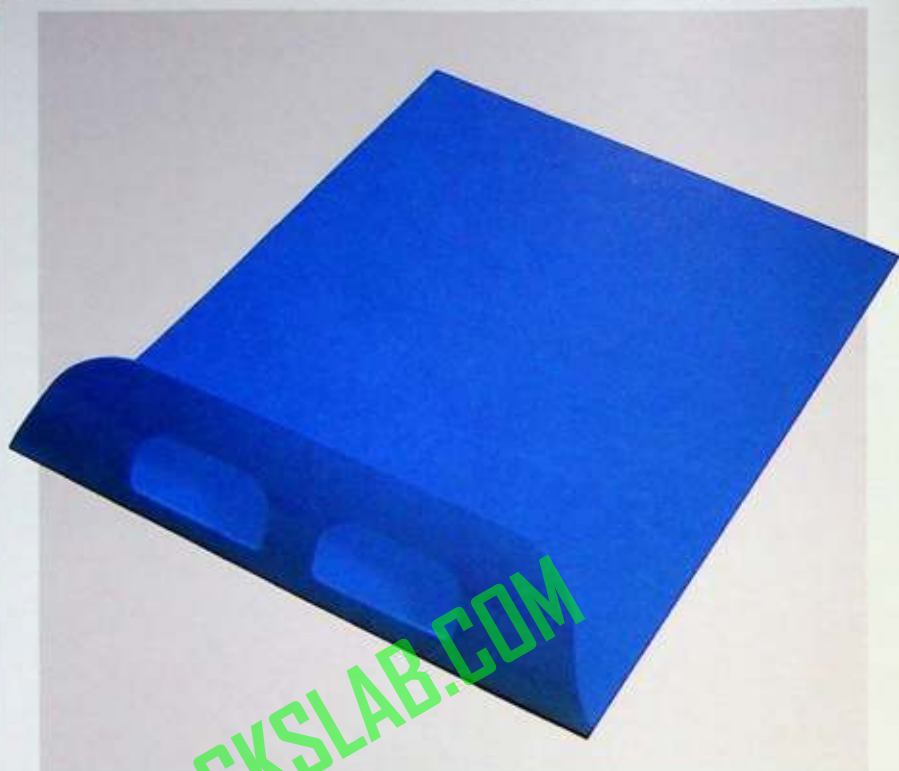

SNO JET™

1992

SNO JET™ SLIDE-A-BOGGAN

Get ready for fast action in the snow! This bright blue 36" x 18" polyethylene boggan is lightweight yet rugged, and features two hand slots for control.

- Lightweight yet rugged polyethylene construction.
- Measures 36" x 18".
- Has two hand slots for control.

Ages 4 to adult

Pack: 48

Weight: 55.3 lbs.

Cube: 6.7'

SNO JET™

1993

SNO JET™ SLIDE-A-BOGGAN

Here's the big boggan for family fun! Bright red Slide-A-Boggan measures 54" x 18", of rugged, lightweight polyethylene for years of fun. Features hand slots for extra control.

- Big red toboggan for family fun measures 54" x 18".
- Lightweight polyethylene construction.

Ages 4 to adult

Pack: 24

Weight: 46.5 lbs.

Cube: 3.9'