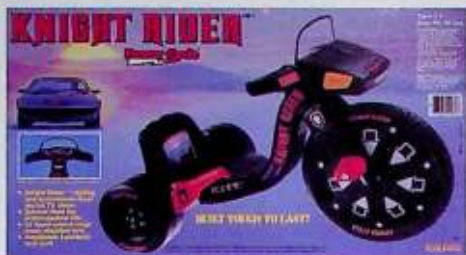

Knight Rider™ * Power Cycle™

1866

Fans of the hit NBC TV show KNIGHT RIDER™* will really go for this 16" cycle that captures all the excitement of the show! It features a handsome blow-molded Trans Am front hood and KNIGHT RIDER™* graphics, plus the extended handlebar and full instrument panel. And the spinout lever makes it extra exciting. Parents will like the sturdy safety-tested construction, sure-grip handlebars, nonslip pedals, and the 3-position seat back that "grows" with the child. The large shock absorber fork makes the ride more comfortable.

Ages 3 to 8

Pack: 1 Weight: 12.9 lbs. Cube: 2.54'

Knight Rider™*

K.I.T.T.™*

© 1982, 1983 Universal City Studios, Inc. All Rights Reserved.

Detailed Instrument Panel