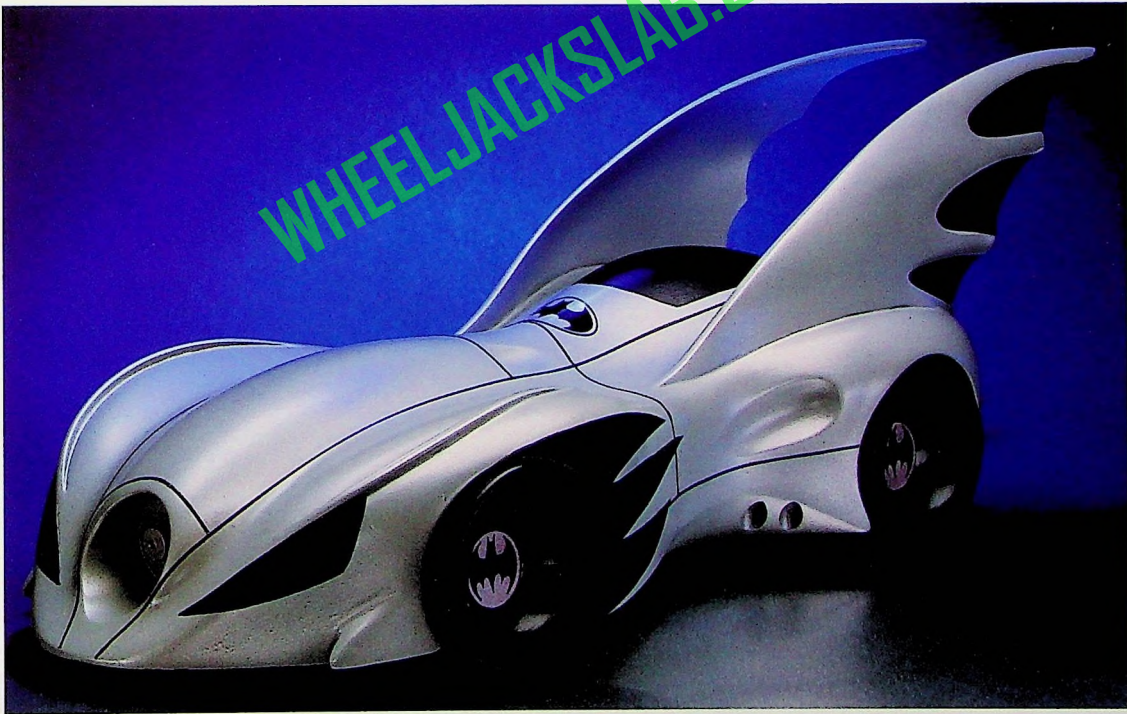

**NEW**

**LEGENDS OF BATMAN®  
BATCYCLE™ VEHICLE**

No. 64981

Supreme styling sets the LEGENDS OF BATMAN BATCYCLE apart! Wind it up to let it roll or pop wheelies, complete with turbo cycle sound. Comes with permanently-attached LEGENDS OF BATMAN hero ready to roll over Gotham City™ criminals.

Ages 4 and up.

PK. 24

WT. 4 LBS.

CUBE .83 CU.FT.

WHEELJACKSLAB.COM

**NEW**

**LEGENDS OF BATMAN® BATMOBILE™ VEHICLE**

No. 64025

Get ready for turbo speed when the LEGENDS OF BATMAN BATMOBILE cruises into GOTHAM CITY! This sleek new BATMOBILE also has state-of-the-art missile firepower and accommodates most LEGENDS OF BATMAN figures. Requires 2 "AA" batteries.