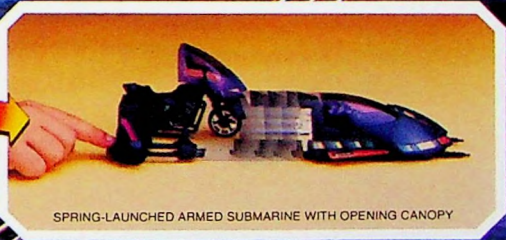

“...ILLUSION IS THE ULTIMATE WEAPON”™

MOTORCYCLE AND SIDECAR THAT CONVERTS TO...

SPRING-LAUNCHED ARMED SUBMARINE WITH OPENING CANOPY

SLY RAX™ FIGURE INCLUDED

### PIRANHA™ VEHICLE

CYCLE WITH A SIDECAR THAT BECOMES AN ARMED SUBMARINE!

Just a motorcycle with a sidecar! Look again, because the evil VENOM PIRANHA is much more. The canopy closes to protect the sidecar passenger. The spring-loaded sidecar then ejects from the cycle, becoming a one-man armed sub! Stabilizer fins pop out on either side, and powerful water cannons

are revealed to counter MASK vehicles. PIRANHA also comes with an articulated SLY RAX figure, a cunning VENOM agent. He comes with his own removable STILETTO mask for pretending to fire darts and underwater harpoons. Ages 4 and up.