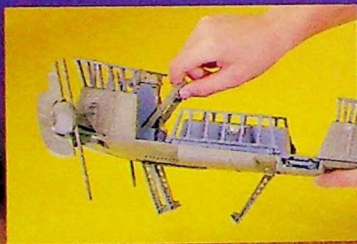

# DROIDS™

THE ADVENTURES OF R2-D2 AND C-3PO

BOBA FETT®

SEE-THREEPIO (C-3PO)®

JORD DUSAT®

THALL JOBEN®

WHEELJACKS.COM

Throw Boba Fett® over vehicle side by pushing action lever. Side rails break away to simulate battle damage.

Control Lever activates Skiff landing pods.

Activate plank. Thall Joben® could be fed to Sarlacc™ monster.