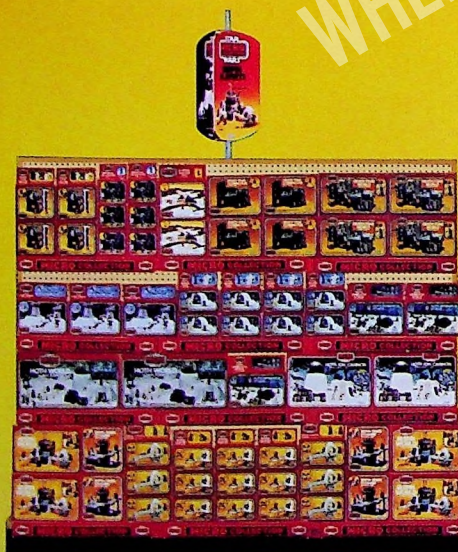

10 FOOT DISPLAY

6 FOOT DISPLAY

NO. 69288 COLLECT 47 ACTION FIGURES TRI-MOBILE/HANG DISPLAY

3-sided display features all 47 Action Figures in movie related environments. Display measures 14" wide, 20" high; can be suspended from ceiling or attached to floor fixture, and comes with six 24" plastic shelf talkers.

PKD. 1, WT. 4.0 LBS. CUBE: 0.75 CU. FT.

NO. 69291 STAR WARS™ MICRO COLLECTION™ TRI-MOBILE/HANG DISPLAY

3-sided display features all the play sets from *HOTH*, *BESPIN* and *DEATH STAR*. Display measures 14" wide, 20" high; can be suspended from ceiling or attached to floor fixture. Comes with six 24" plastic shelf talkers.

PKD. 1, WT. 4.0 LBS. CUBE: 0.75 CU. FT.

NO. 69289 STAR WARS™ GRAPHIC HEADER DISPLAY

2-sided display features action scene from movie and attaches to top rail of floor fixture. Display measures 34" wide, 20" high and comes with eight 24" plastic shelf talkers.