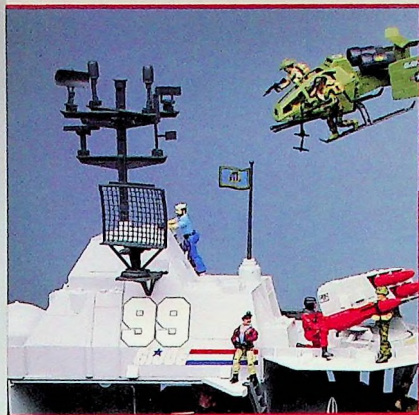

6001
G.I. JOE™ U.S.S. FLAGG
AIRCRAFT CARRIER

The ultimate G.I. Joe™ playset! Taxi G.I. Joe aircraft down the runway with towing vehicles and gas-up with fuel trailers. Sound the "alarm" and give commands on the electronic sound system! This 7½ foot playset features G.I. Joe ADMIRAL and the Admiral's Launch, working deck elevator, blast deflector, two arrestor hooks and much, much more!

31½" x 11½" x 44½"
9.6"

WT.: 38 lbs.
PACK: 1

Figures sold separately.

TV

124