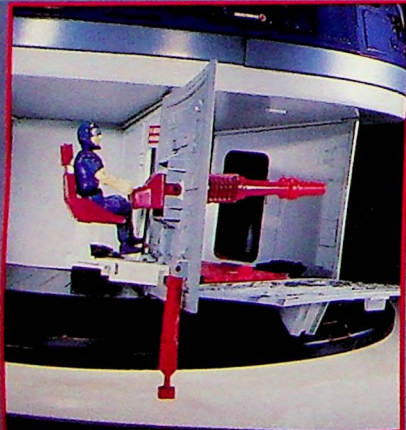

6003
Cobra TERROR DROME
with FIREBAT

A super realistic fortress lies deep within Cobra forests! The secret launch mechanism activates silo doors and elevator raises Firebat for launch. Upper and lower levels include computer stations, fuel stations, gun ports, and an enemy holding area. Eight lower level rooms feature hinged doors. Firebat comes complete with articulated wings, opening canopy and Cobra pilot A.V.A.C.

24" x 24" x 18"
CU.: 7.6

WT.: 15 lbs.
PACK: 1

NEW

Other figures sold separately.