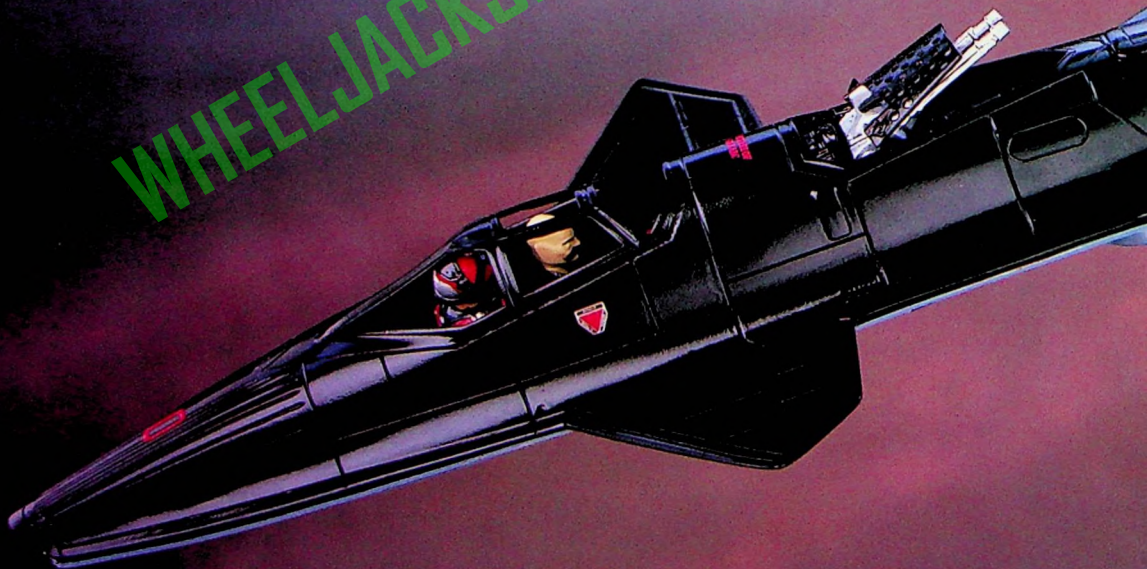

WHEELJACKSLAB.COM