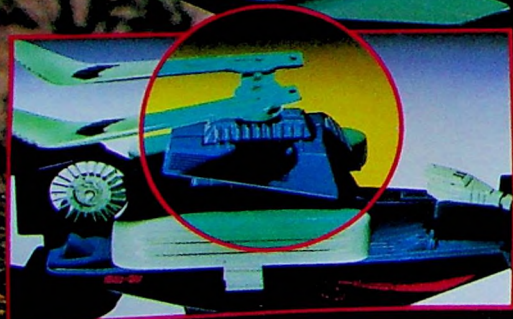

6068

Dreadnok SWAMPFIRE

Changes color when exposed to sunlight! In boat mode, it blends with its environment, but when detected, the Swampfire opens its razor rotor for quick air escapes! Positionable pontoons and spinning rotor with removable blades. It floats!

9 1/4 x 3 1/2 x 7 1/2"
CU.: 1.9

WT.: 8 lbs.
PACK: 12

6042

Dreadnok THUNDER MACHINE

The Dreadnok's jet powered, four-wheel drive land vehicle is fabricated from used auto and truck parts! With roll cage, machine gun with operable ammo belt, removable armored shields and Dreadnok driver THRASHER!

11 x 3 3/8 x 9"
CU.: 2.6

WT.: 20 lbs.
PACK: 12

NEW
6068

Changes color when exposed to sunlight!

Figures sold separately.

TV