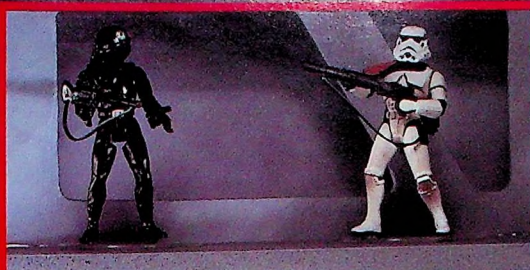

## 69570 Star Wars Figure Asst. I 69605 Star Wars Figure Asst. II

- Favorite heroes, villains, creatures and droids from the classic movie trilogy!
- Exciting new sculptings bring the characters to life.
- Authentic weapons and accessories.
- Character stats included on each package.

## 69615 Electronic Power F/X™ Asst.

- Darth Vader and Obi-Wan Kenobi feature glowing LED lightsabers!
- Control rods in each base let kids move figures for remote battle action.
- Bases connect for lightsaber duels!
- R2-D2 also features remote action, and electronic light & sounds!
- Batteries included.