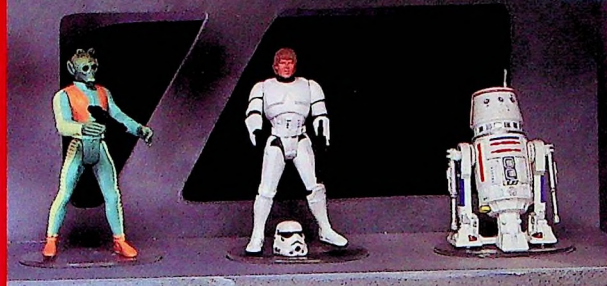

## 69570 Star Wars Figure Asst. I 69605 Star Wars Figure Asst. II

- Favorite heroes, villains, creatures and droids from the classic movie trilogy!
- Exciting new sculptings bring the characters to life.
- Authentic weapons and accessories.
- Character stats included on each package.

## 69615 Electronic Power F/X™ Asst.

- Darth Vader and Obi-Wan Kenobi feature glowing LED lightsabers!
- Control rods in each base let kids move figures for remote battle action.
- Bases connect for lightsaber duels!
- R2-D2 also features remote action, and electronic light & sounds!
- Batteries included.