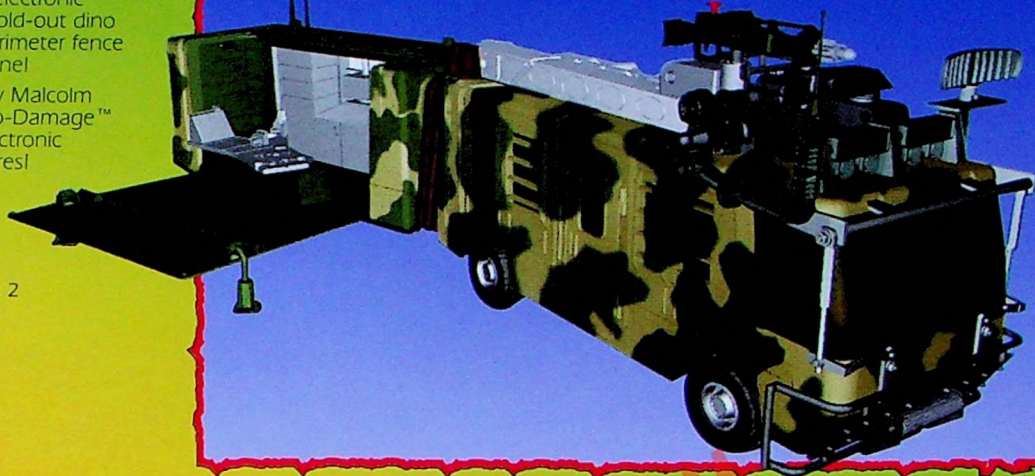

71138 The Lost World: Jurassic Park™ Electronic Mobile Command Playset

- The hero base camp straight from the movie! Featuring electronic lights and sounds, a fold-out dino repair center, huge perimeter fence and extending sky crane!
- Includes exclusive Kelly Malcolm action figure and Dino-Damage™ areas that activate electronic sound and light features!
- Requires 3 "AA" alkaline batteries (not included).

Ages: 5 & Up

Pkg: Closed Box **Pk:** 2

New!

71147 The Lost World: Jurassic Park™ Dino Lab Playset with Allosaurus

- The ultimate Dino-Damage™! The exclusive Allosaurus features removable wounds and skeleton pieces!
- Strap the Allosaurus to the observation table to repair his wounds, "draw blood", and experiment with lab tools!

Ages: 4 & Up

Pkg: Closed Box **Pk:** 3

New!

66770 The Lost World: Jurassic Park™ Action Plush

- Realistic looking plush dinosaurs with hand puppet action!
- T-Rex has jaw chomping action and Triceratops features ramming head attack!