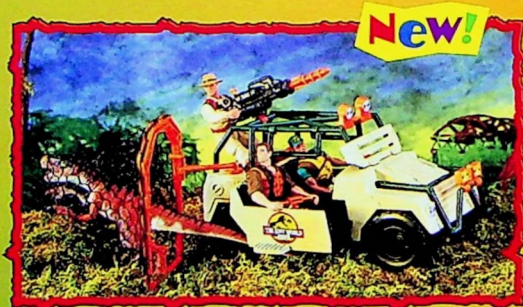

71128 The Lost World: Jurassic Park™ Electronic Bull T-Rex™

- The king of dinosaurs, featuring three booming electronic sounds: fearsome attack roar, chomping crunch and warning growl!
- Bull T-Rex™ gulps down Dino-Trackers™ "Survival Pod" that kids can retrieve from his belly!
- Batteries are included!

Ages: 4 & Up

Pkg: Open "Try Me" box **Pk:** 3

71130 The Lost World: Jurassic Park™ Large Vehicle Asst.

- Ground Tracker™ all-terrain vehicle includes electric lights and exploding Dino-Damage™ hood! (Requires 2 "AA" alkaline batteries, not included.)
- Villain HumVee has a trigger operated claw trap, missile launcher and moving boom arms!

Ages: 4 & Up

Pkg: Closed Box **Pk:** 4

71133 The Lost World: Jurassic Park™ Net Trapper™ Off-Road Vehicle

- Features high-speed chase net that pivots out to snare dinos on the run!
- "Shotgun" seat slides out to lure dinos, mounted launcher fires stun-missile, and Dino-Damage™ fender breaks away!