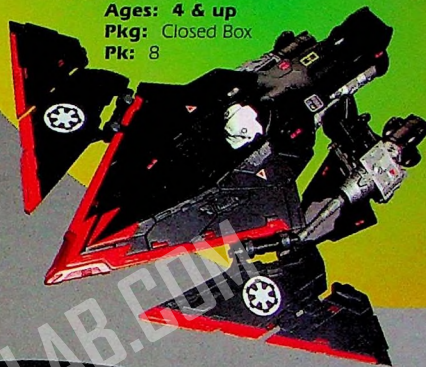

STAR WARS

69620 Star Wars™ Small Vehicle Asst. 69653 Cruise Missile Trooper™

- Radically-designed, battle-ready ship has extending wings and lever-controlled pop-up pilot figure!
- Two blaster cannons fire long-range "laser" missiles!

69600 Star Wars™ Lightsaber Asst.

- Full-scale reproductions of Darth Vader's and Luke Skywalker's famous Jedi Knight weapons!
- Requires 2 "C" batteries, not included.

Ages: 4 & up
Pkg: Window Box
Pk: 16

Ages: 4 & up
Pkg: Closed Box
Pk: 8

New!

69590 Star Wars™ Mid-Sized Vehicle Asst.

69775 Star Wars™ TIE Fighter™

- The unmistakable Imperial fighter fits one figure in the cockpit! Figure sold separately.

Ages: 4 & up
Pkg: Closed Box
Pk: 4

- The fastest Rebel starfighter! Includes exclusive A-Wing Fighter Pilot!
- Laser Cannons rotate 360 degrees, canopy raises and lowers and landing gear extends by remote activation!

New!

Ages: 4 & up
Pkg: Closed Box
Pk: 4