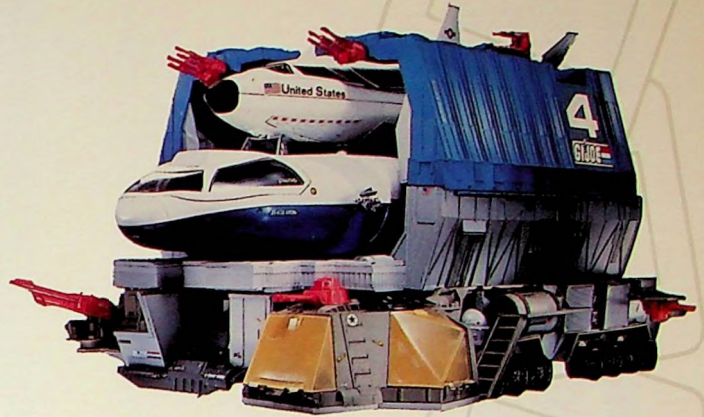

6002 Defiant — Space Vehicle Launch Complex

Ages: 5 and up

PK: 1

Three playsets in one! G.I.Joe® blasts off to battle Cobra for control of the “high frontier!” Incredible styling, realistic details, and lots of ‘hands-on play’ combine to form the most spectacular G.I.Joe playset ever!

- Includes G.I.Joe astronaut PAYLOAD and Crawler driver HARDTOP with personal combat command file cards!
- *Crawler with Gantry* — Heavily armed with 11 positionable gun turrets, 3 control rooms, swivel console seat, 2 opening windshields, scanner with scope, repair station, 2 working elevators, cooling system, blast shield, bogie wheels and room for over 25 figures!
- *Booster/Space Station* — Booster converts to space station with work areas, opening cockpit, 4 console seats with computer screens, 3-level work station with wall ladder, sleeping compartment, 2 positionable chairs, 4 positionable guns, 4 rockets, wall locker, revolving door for Defiant entry, sliding Defiant hatch module, docking hatch and room for over 15 figures!
- *Defiant* — Cockpit, 3 cockpit chairs, 2 movable consoles, 3 positionable laser cannons, landing gear, positionable gripper arm extension, umbilical cord and a manned maneuvering unit (MMU) backpack!

TV

Move “Defiant” from one launch site to another!

Hardtop completes a systems check!

PAYLOAD makes EVA to check Defiant

Space station prepares to battle Cobra!