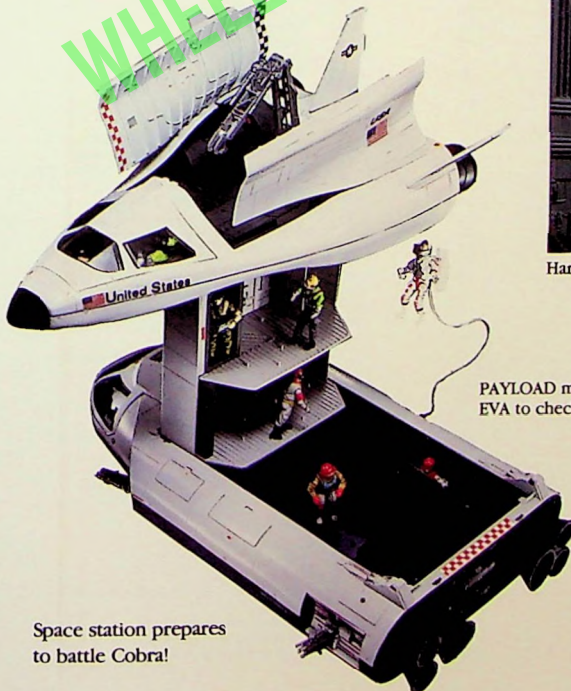

6002 Defiant — Space Vehicle Launch Complex

Ages: 5 and up

PK: 1

Three playsets in one! G.I.Joe® blasts off to battle Cobra for control of the “high frontier!” Incredible styling, realistic details, and lots of ‘hands-on play’ combine to form the most spectacular G.I.Joe playset ever!

- Includes G.I.Joe astronaut PAYLOAD and Crawler driver HARDTOP with personal combat command file cards!
- *Crawler with Gantry* — Heavily armed with 11 positionable gun turrets, 3 control rooms, swivel console seat, 2 opening windshields, scanner with scope, repair station, 2 working elevators, cooling system, blast shield, bogie wheels and room for over 25 figures!
- *Booster/Space Station* — Booster converts to space station with work areas, opening cockpit, 4 console seats with computer screens, 3-level work station with wall ladder, sleeping compartment, 2 positionable chairs, 4 positionable guns, 4 rockets, wall locker, revolving door for Defiant entry, sliding Defiant hatch module, docking hatch and room for over 15 figures!
- *Defiant* — Cockpit, 3 cockpit chairs, 2 movable consoles, 3 positionable laser cannons, landing gear, positionable gripper arm extension, umbilical cord and a manned maneuvering unit (MMU) backpack!

TV

Move “Defiant” from one launch site to another!

Hardtop completes a systems check!

PAYLOAD makes EVA to check Defiant

Space station prepares to battle Cobra!