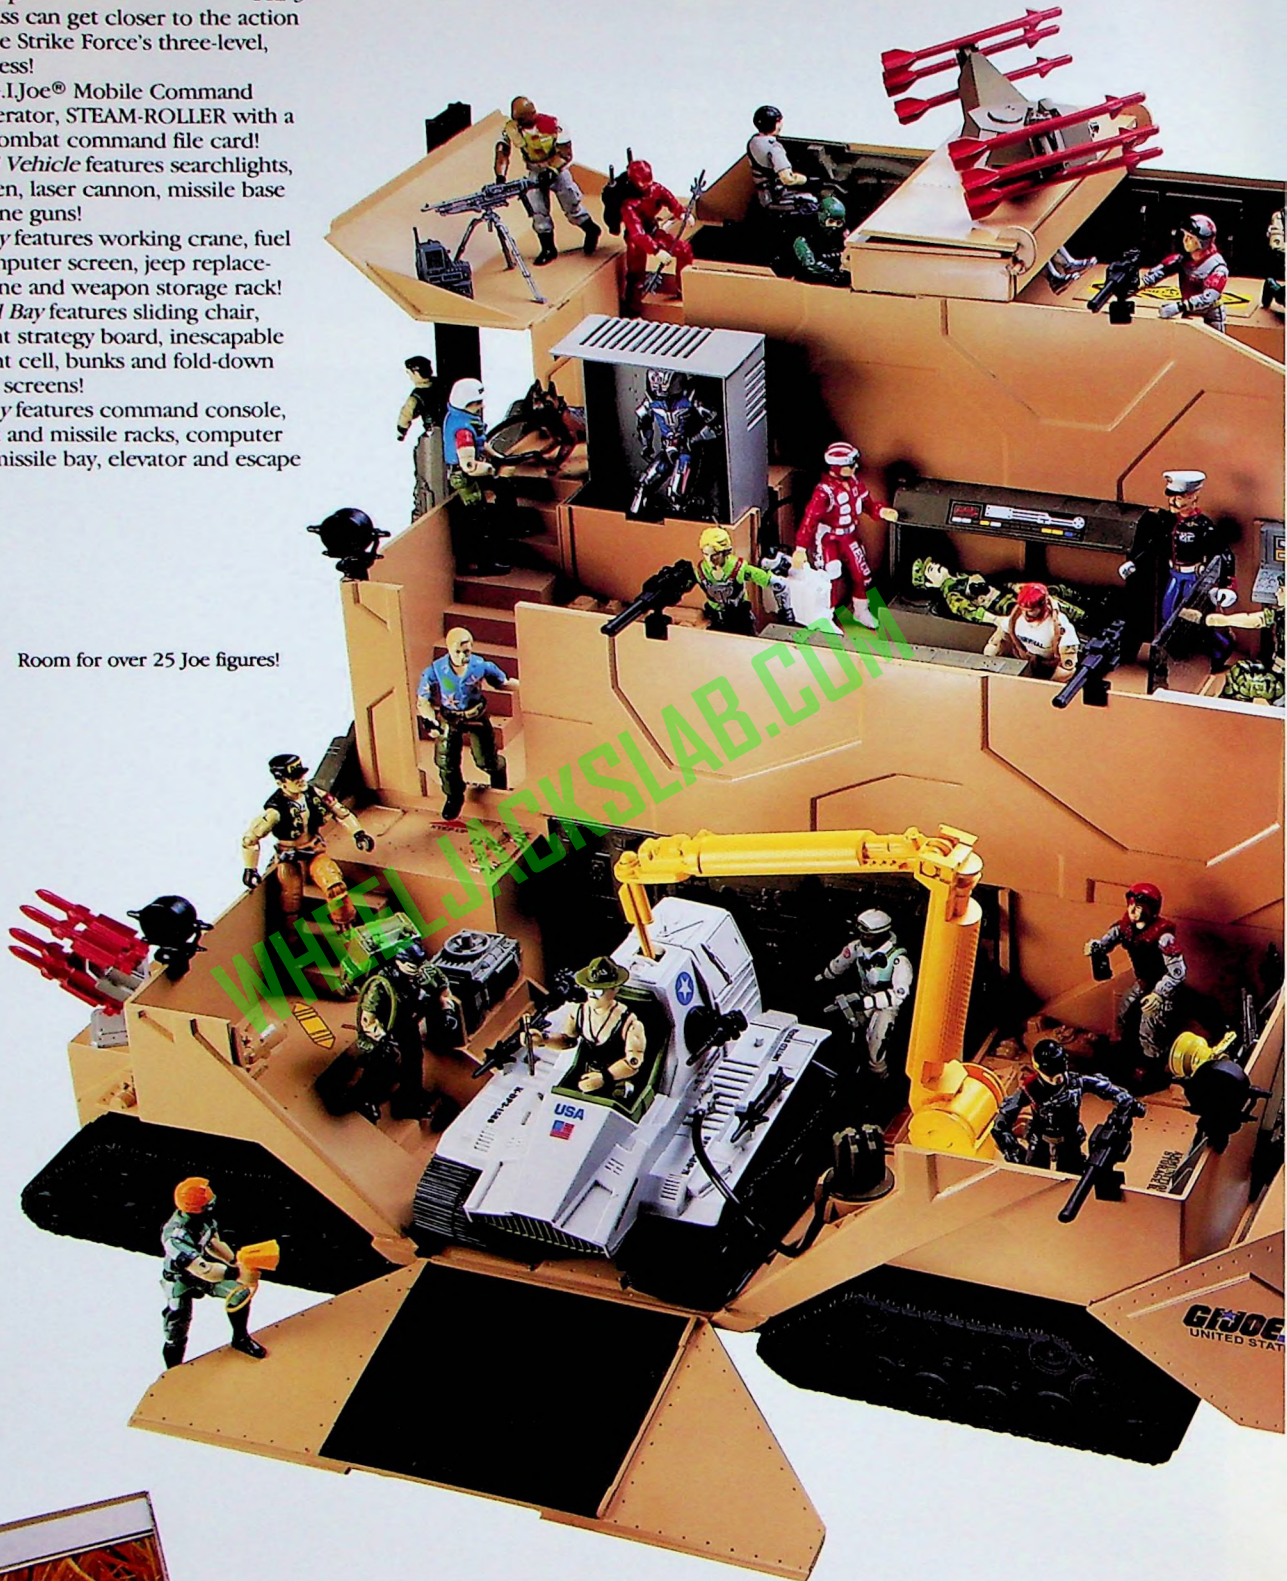

6006 Mobile Command Center

Ages: 5 and up

PK: 3

Joes' top brass can get closer to the action in the Mobile Strike Force's three-level, mobile fortress!

- Includes G.I.Joe® Mobile Command Center operator, STEAM-ROLLER with a personal combat command file card!
- *Command Vehicle* features searchlights, radar screen, laser cannon, missile base and machine guns!
- *Service Bay* features working crane, fuel hoses, computer screen, jeep replacement engine and weapon storage rack!
- *Command Bay* features sliding chair, transparent strategy board, inescapable detainment cell, bunks and fold-down computer screens!
- *Missile Bay* features command console, armament and missile racks, computer console, missile bay, elevator and escape slide!

TV

Room for over 25 Joe figures!

OTHER FIGURES SOLD SEPARATELY