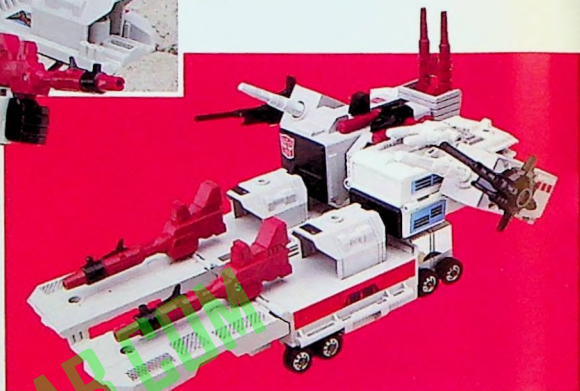

5791

5791 The Transformers® Autobot® Metroplex® (City)

- Ages: 5 and up PK: 3
Metroplex is the Autobot stronghold!
- Transforms from robot to city to rolling battle station and back!
 - With attachable weapons, bio card, Tech Specs chart, decoder, transformable attack car, car launcher and towers that transform into a separate robot and attack tank!
 - Compatible and expandable with other Transformers vehicles and accessories.

TV

5803

5803 The Transformers Decepticon® Trypticon® (City Playset)

- Ages: 6 and up PK: 3
Trypticon is a fortress of destruction, devouring energon and decimating the Autobot® ranks.
- Transforms from city to battle station to walking dinosaur!
 - With battery-operated radar dishes, lighted sentry towers, flashing laser cannons, rotating gun turrets, city ramps and helpads!
 - Includes Tech Specs chart, decoder, character bio and lots of accessories.