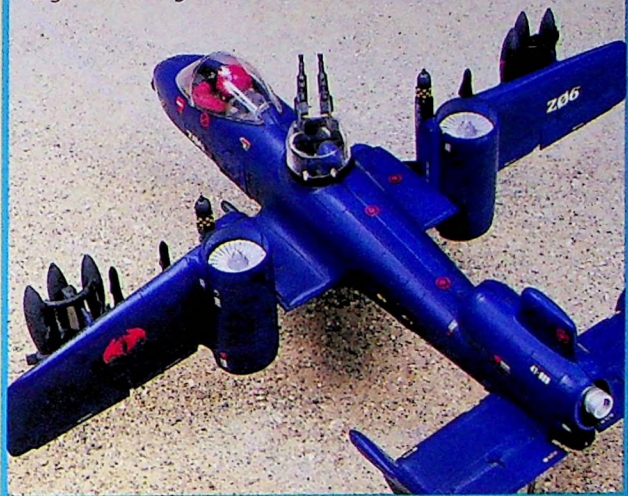

Engines and wings rotate 90° for simulated take-off and landing.

Figure included

6027

NEW
6027 COBRA Rattler: Ground Attack Jet

The Rattler is COBRA's new super-destructive ground attack airplane. Three sets of combat rockets and six cluster bombs smash tanks, blow up bridges and attack G.I. Joe's Headquarters. Elevating dual 20mm cannons and rotating "Kerry" cannon supplement its winged explosives. Two canopies open to allow figures easy access to each highly-detailed cockpit. Jet engines and wings rotate 90° for simulated vertical take-off and landing. Includes retractable landing gear and free-rolling wheels as well as two removable battle-damaged fuselage panels. Includes COBRA pilot.

9 x 3 1/4 x 19 1/8"
WT.: 20 lbs.

PACK: 6
CU. FT.: 2.2

COBRA Commander had Destro design the ferocious Rattler—a low-flying, powerful attack jet.

TV