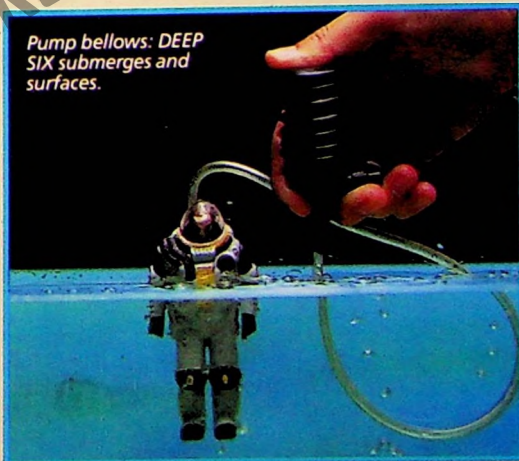

6049 Figure included.

TORPEDO rides underneath the S.H.A.R.C. on a reconnaissance mission.

Pump bellows: DEEP SIX submerges and surfaces.

NEW
6049 Flying Submarine (S.H.A.R.C.)

G.I. Joe's Submersible High-speed Attack and Reconnaissance Craft roams the deep sea for strategic positioning. Even the most sophisticated COBRA sonar equipment can't detect it! Its action lever moves the twin cannons into firing position. DEEP SIX launches the torpedoes for a sophisticated defense... then the S.H.A.R.C. flies away! Includes bellows and G.I. Joe® diver DEEP SIX.

9 x 3³/₈ x 11"
WT.: 18 lbs.

PACK: 12
CU. FT.: 2.6

TV