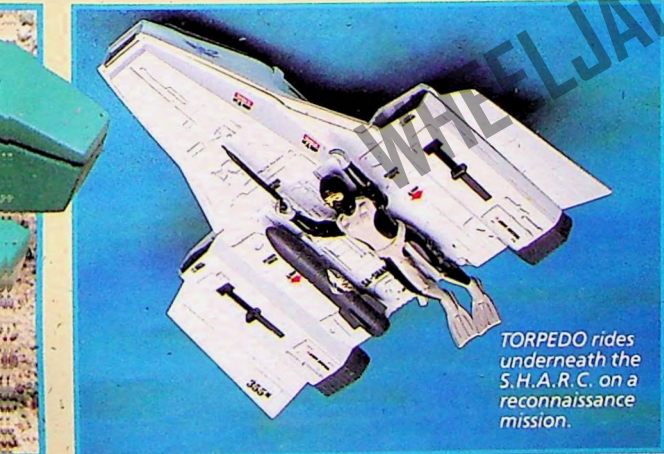

6049 Figure included.

TORPEDO rides underneath the S.H.A.R.C. on a reconnaissance mission.

Pump bellows: DEEP SIX submerges and surfaces.

NEW
6049 Flying Submarine (S.H.A.R.C.)

G.I. Joe's Submersible High-speed Attack and Reconnaissance Craft roams the deep sea for strategic positioning. Even the most sophisticated COBRA sonar equipment can't detect it! Its action lever moves the twin cannons into firing position. DEEP SIX launches the torpedoes for a sophisticated defense... then the S.H.A.R.C. flies away! Includes bellows and G.I. Joe® diver DEEP SIX.

9 x 3³/₈ x 11"
WT.: 18 lbs.

PACK: 12
CU. FT.: 2.6

TV