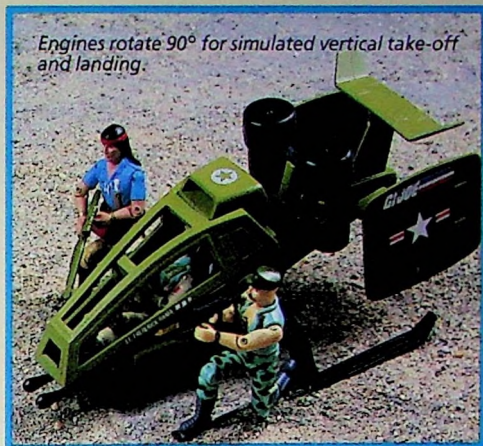

6079

Figures not included

6070

**6072 Skimobile:  
Polar Battle Bear**

Neither ice . . . nor snow . . . nor blinding sleet can stop the Polar Battle Bear's fierce barrage with its two "Rampage" missiles and twin laser blasters! Free-rolling wheels and turning skis provide easy movement. Carries up to three figures.

6<sup>1</sup>/<sub>16</sub> x 2<sup>1</sup>/<sub>4</sub> x 8<sup>3</sup>/<sub>4</sub>"  
WT.: 7.5 lbs.

PACK: 12  
CU. FT.: 1.1

**TV**

**NEW  
6079 Sky Hawk**

G.I. Joe's dynamic Sky Hawk is an incredible fighting machine. Dual 20mm cannons rotate 15° to each side. Two removable "Sidewinder" missiles and twin recessed 30mm Gatling cannons provide additional firepower.

Twin turbo-fan jet engines rotate 90° for critical take-off. Canopy opens. Two figures can stand on the skis.

6<sup>1</sup>/<sub>16</sub> x 2<sup>1</sup>/<sub>4</sub> x 8<sup>3</sup>/<sub>4</sub>"  
WT.: 7 lbs.

PACK: 12  
CU. FT.: 1.1

**TV**

**NEW  
6070 COBRA A.S.P.  
(Assault System Pod)**

The evil COBRA is a real match for G.I. Joe when fighting from this fearful twin-barreled weapon! Its gun barrels elevate and the cockpit rotates to follow G.I. Joe's every move. The wheels fold up and its legs fold down to ready it for firing position. The tow leg enables the A.S.P. to be pulled down to ready it for firing position. The tow leg enables the A.S.P. to be pulled by COBRA vehicles equipped with tow hooks.