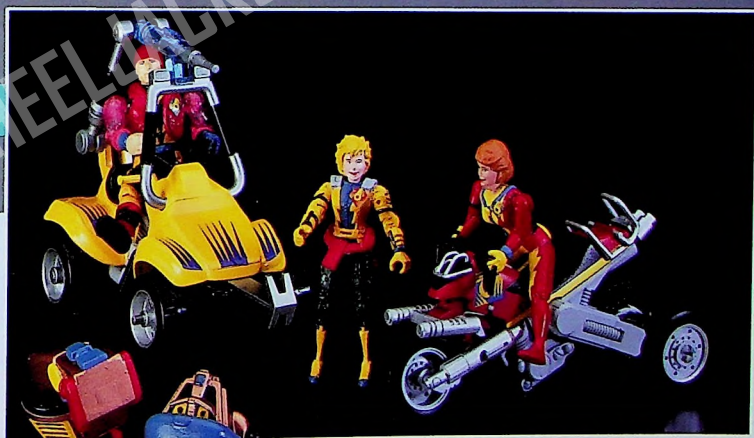

3800 Bionic Six™ Figures Assortment

Challenge Good vs. Evil with this assortment of 12, from the exciting TV series. The Bennett family, all members of

the Bionic Six, are pitted against Dr. Scarab and his evil minions of destruction. Each has special bionic strengths and powers. 3¾"; durable die cast construction; fully poseable with accessories. Pack 24.

3830 Small Vehicle Assortment

Dirt Bike™ and Quad Runner™

Dirt Bike™

Exciting pop up pivoting weaponry, rolling wheels and "roaring" machine gun make this Dirt Bike special. In times of trouble, it springs it into its Bionic Mode. Pack 12.

Quad Runner™

In its Bionic Mode this exciting vehicle features pivot up gun with mechanized movement, roll bar, and four rolling wheels. Pack 12.