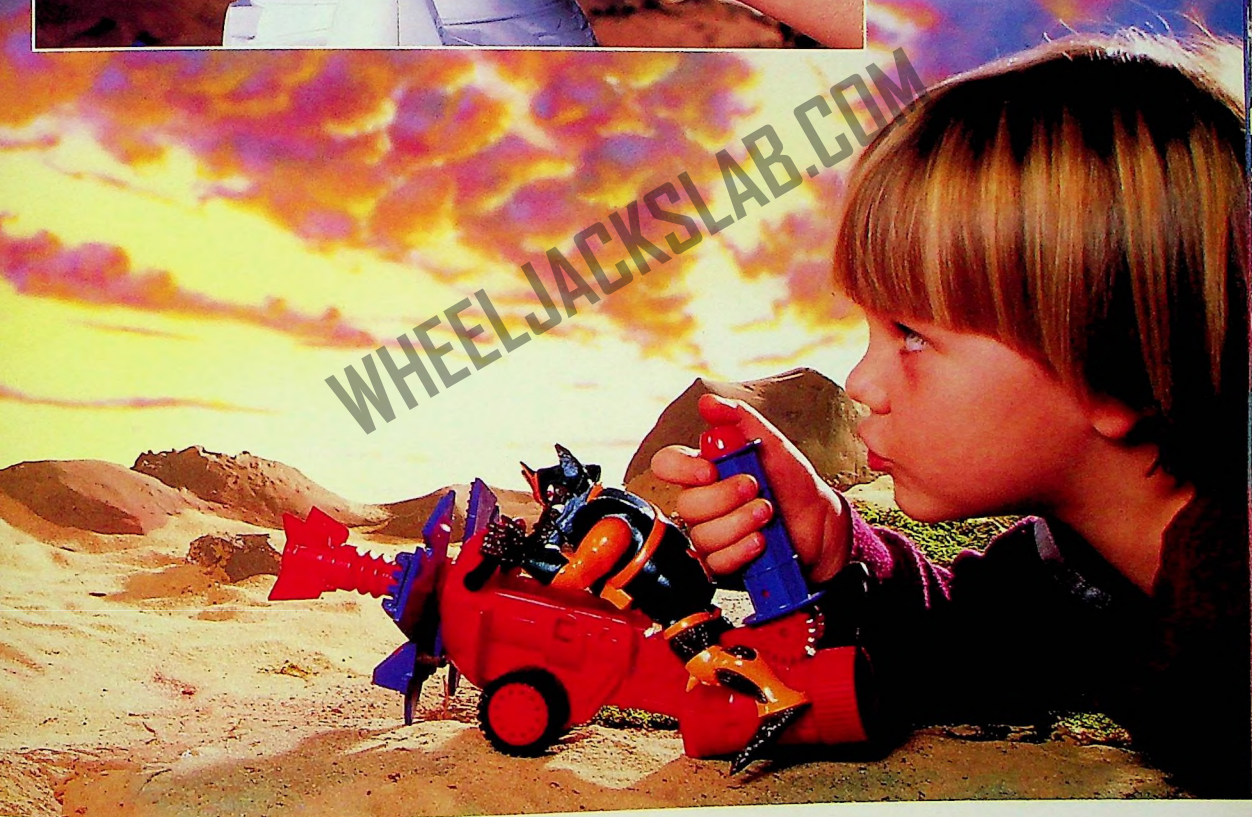

WHEELJACKSLAB.COM

controls, the cat's head, with Lion-O inside, pivots up and down and turns 180° shooting laser beams from its mouth at the Mutant attack vehicle (included). When the attack vehicle receives enough direct hits, it is destroyed with the Mutant figure being thrown from the vehicle. The Mutant attack vehicle can fire light beams

back at the Lair, causing the Lair's entrance door to be blown open. The Cat's Lair also features a trap floor and underground prison cell and cat's claws that open revealing weapons and room for additional figures. Pack 4.