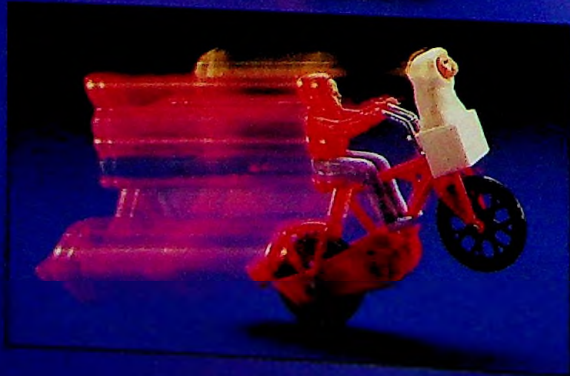

**#1245 E.T.* & ELLIOTT
POWERED BICYCLE**

Recreate some of the most exciting scenes in the movie! Pull back the bicycle and watch it zoom magically along.

For ages 4 and up.

Pack: 48

Weight: 13.0 Lbs.

Cube: 1.8

**#1257 E.T.* & ELLIOTT
WHEELIE BIKE**

All set to recreate the perilous chase from the movie. Just rev-up the bicycle with the flexible rip-cord and watch as they speed away to safety doing incredible stunt back-wheelies.

For ages 4 and up.

Pack: 48

Weight: 12.0 Lbs.

Cube: 1.2

WHEELJACKSLAB.COM

**#1253
TALKING
E.T.* FIGURE**

Just pull the ring and he's ready to communicate with four different phrases in his own unique voice. Talking E.T. figure stands 7" tall and has realistic glassine eyes. For ages 4 and up.