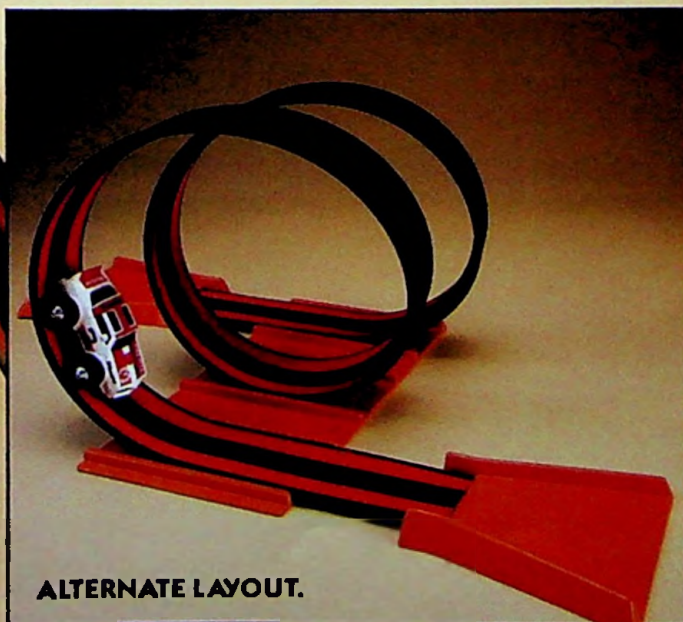

One "AA" battery required for each vehicle (not included).