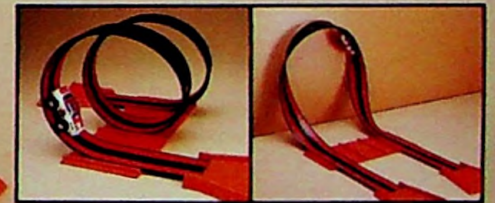

For ages 4 and up.

"Impossible's"

SuperSystem Includes:

1 Rallye Bronco 4x4 vehicle (specially equipped).

12 feet of flexible roadway.

2 tire modules.

1 stunt platform.

2 entry ramps.

Connectors and joiners.

Pack: 6

Weight: 8.0 Lbs.

Cube: 2.5

#6200 IMPOSSIBLES SYSTEM

Incredible twists, curves, turns and loops that drive the Turbo Eliminator upside down, sideways, and right up the wall. Set builds wall climb or double spiral layouts.