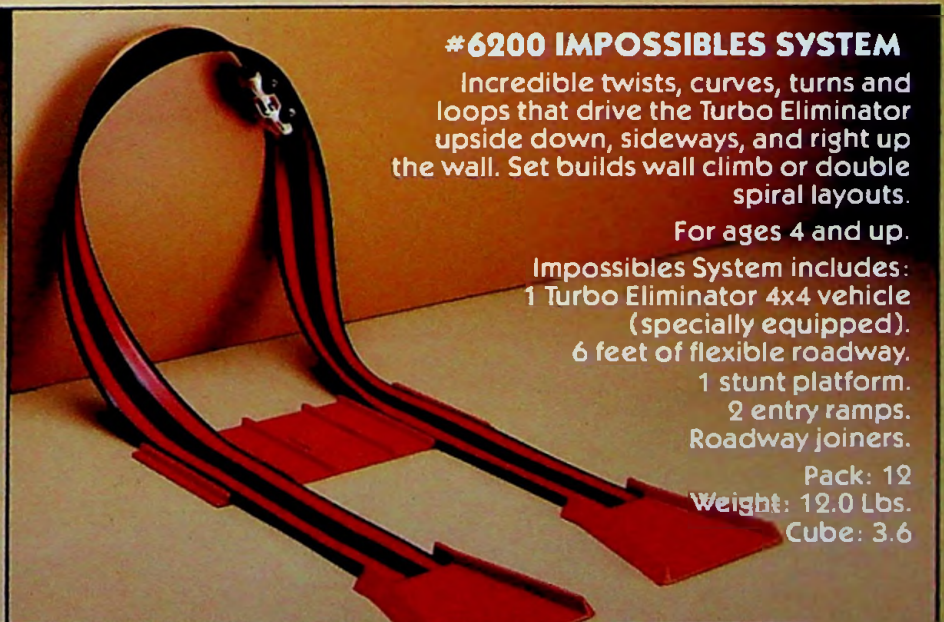

One "AA" battery required for each vehicle (not included).